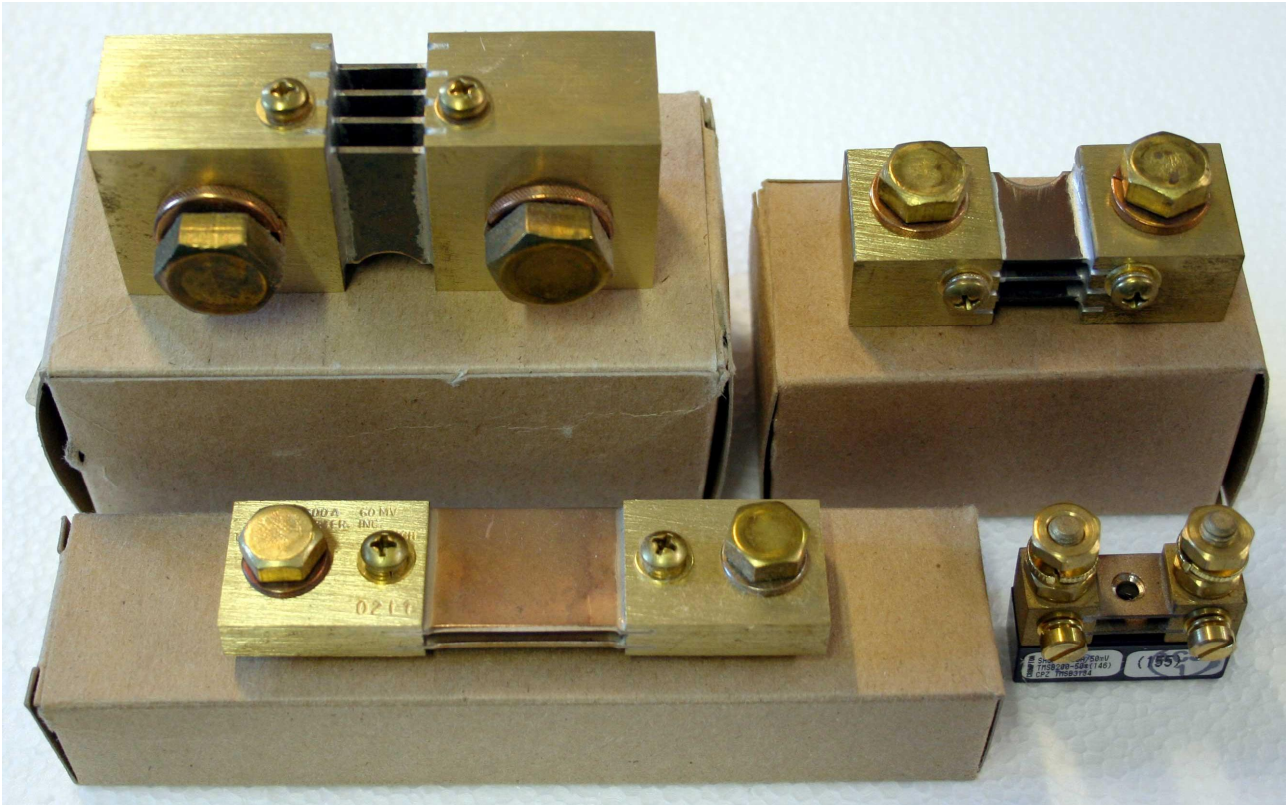

DC Meter Shunts SALE!

We have the following BRAND-NEW shunts available for SALE:

- Ram Meter 211M300A60 - 60mV at 300Amp - € 4 ea
- Ram Meter 21M600A50 - 50mV at 600Amp - € 6 ea
- Ram Meter 22M1200A50 - 50mV at 1200Amp - € 8 ea
- Crompton TMSB200-50 - 50mV at 200Amp - € 8 ea

CATALOG NO.	AMP	A	B	C	D	E	F	G	J
20M10A50	10	2	1	1 1/4	.875	-	5/8	1/2	1/2
20M15A50	15	2	1	1 1/4	.875	-	5/8	1/2	1/2
20M20A50	20	2	1	1 1/4	.875	-	5/8	1/2	1/2
20M30A50	30	2	1	1 1/4	.875	-	5/8	1/2	1/2
20M50A50	50	2	1	1 1/4	.875	-	5/8	1/2	1/2
20M75A50	75	2	1	1 1/4	.875	-	5/8	1/2	1/2
20M80A50	80	2	1	1 1/4	.875	-	5/8	1/2	1/2
20M100A50	100	2	1	1 1/4	.875	-	5/8	1/2	1/2
20M150A50	150	2	1	1 1/4	.875	-	5/8	1/2	1/2
21M200A50	200	3 1/4	1 5/8	1 3/4	1.25	9/8-16	-	3/4	1
21M250A50	250	3 1/4	1 5/8	1 3/4	1.25	9/8-16	-	3/4	1
21M300A50	300	3 1/4	1 5/8	1 3/4	1.25	9/8-16	-	3/4	1
21M400A50	400	3 1/4	1 5/8	1 3/4	1.25	9/8-16	-	3/4	1
21M500A50	500	3 1/4	1 5/8	1 3/4	1.25	9/8-16	-	3/4	1
21M600A50	600	3 1/4	1 5/8	1 3/4	1.25	9/8-16	-	3/4	1
22M800A50	800	4 1/2	2 1/4	2 1/2	2	1 1/2-13	-	1	1 1/2
22M1000A50	1000	4 1/2	2 1/4	2 1/2	2	1 1/2-13	-	1	1 1/2
22M1200A50	1200	4 1/2	2 1/4	2 1/2	2	1 1/2-13	-	1	1 1/2
22M1500A50	1500	4 1/2	2 1/4	2 1/2	2	1 1/2-13	-	1	1 1/2